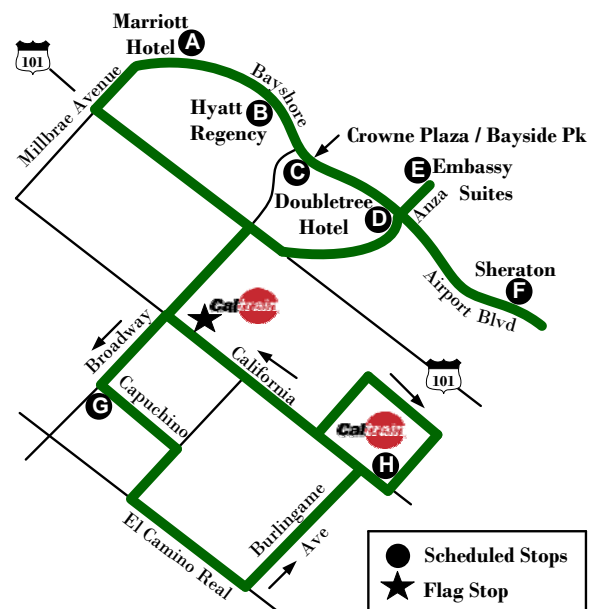

**THE BURLINGAME
TROLLEY**

Dining • Shopping • Entertainment

**FREE!
Service
Downtown**

**Connects the hotels
east of Hwy 101
with the downtown
of Burlingame.**

Burlingame Trolley sponsored by:

- **City of Burlingame**
- **Burlingame Avenue Business Association**
- **Broadway Merchants Association**
- **Burlingame Chamber of Commerce**
- **San Mateo County Convention and Visitors Bureau**
- **Participating listed hotels**

Trolley managed by:

WWW.COMMUTE.ORG
650-588-8170
Shuttle Service Information
650-588-1600