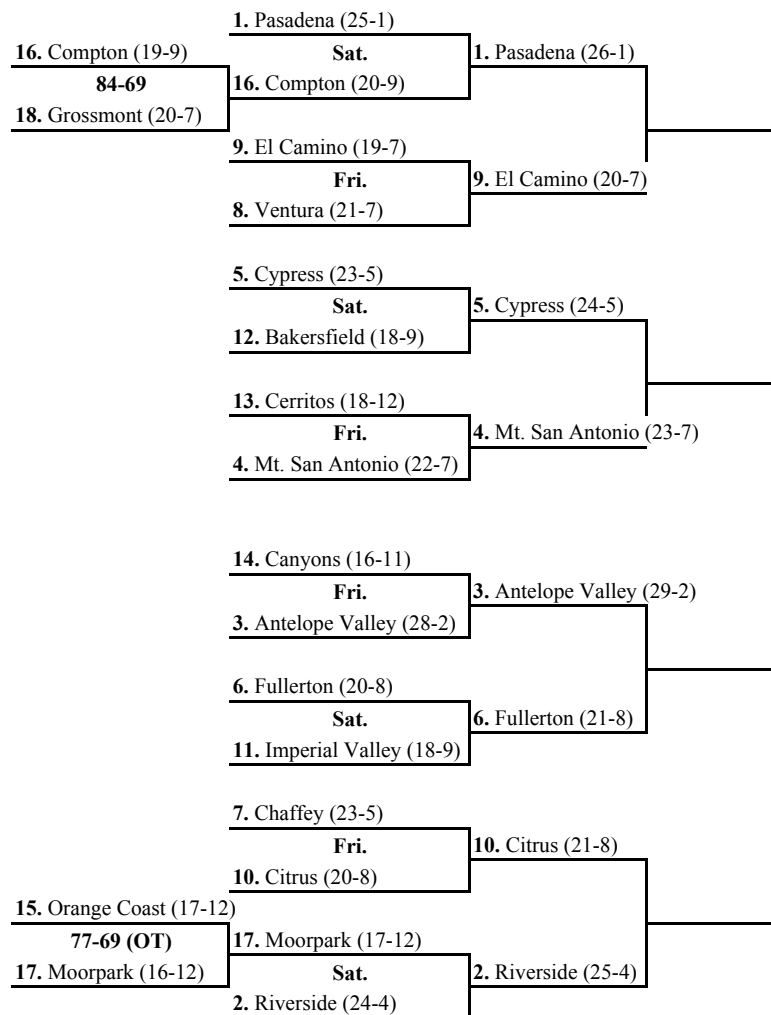

2005 Women's Basketball State Playoff Bracket

Team with highest seeding will be home team -- Brackets after seed indicates original seed, team reseeded to prevent conference match-ups

Play-in Round
Wed., Feb. 23

First Round
Fri, Feb. 25; Sat, Feb. 26

Second Round
Sat., Mar. 5

State Championship
Mar. 11, 12, 13

Second Round
Sat., Mar. 5

First Round
Fri, Feb. 25; Sat, Feb. 26

Play-in Round
Wed., Feb. 23

SOUTH

NORTH