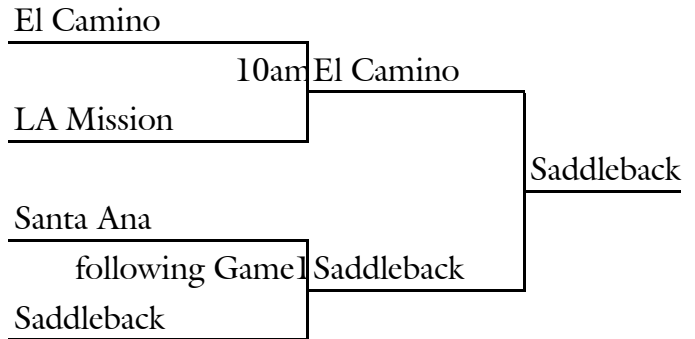

Site B, Santa Ana College

*Original seeds are indicated in parenthesis in case where seeds were changed based on COA Sport Guide travel/mileage guidelines.